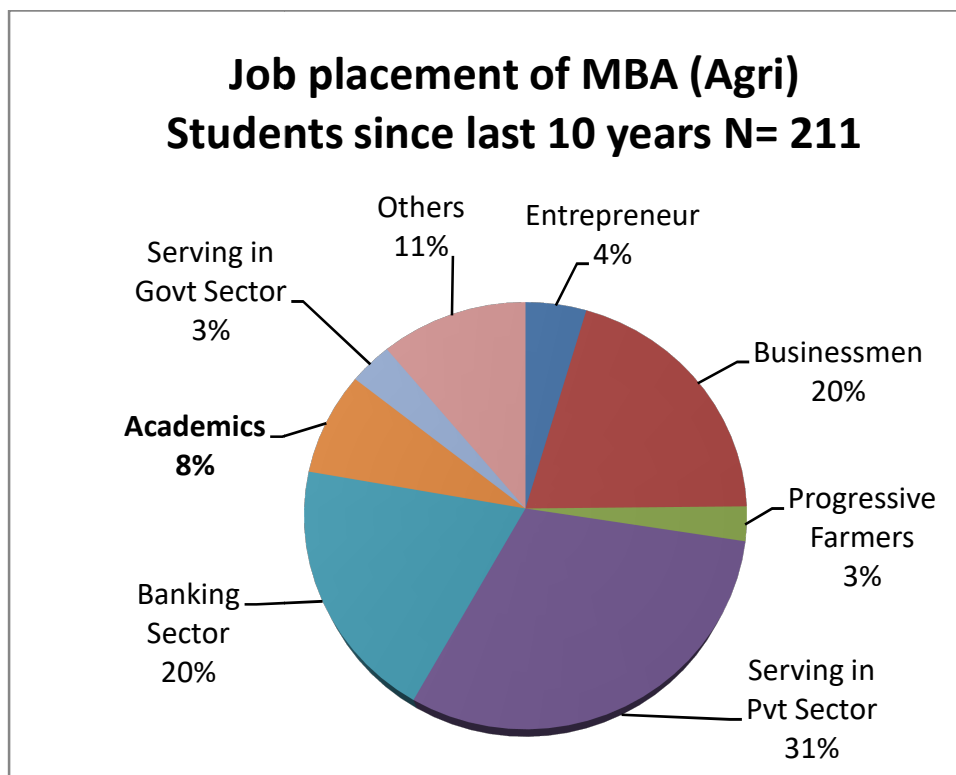

Job Placement of MBA (Agri) students

COLLEGE OF AGRICULTURE, PUNE

- Established “Alumni Association of MBA (Agri), College of Agriculture, Pune. Regn. No. is Maha/297/Pune dated 27.06.2018, and started its functions from 29.09.2019.
- Job placement of MBA (Agri) Students since last 10 years (N=211)
- No. of Students Pass out from 2008 to 2018 = 247
- Percentage of Job placement = 85.42%

Attrition and retention ratio of the students enrolled for MBA (Agri) degree programme during last ten years (2008-09 to 2019-20)

Particulars	Number	Percentage
Total Students enrolled	346	--
Total Attrition	34	9.83
Total Retention	312	90.17

Job placement of MBA (Agri) Students since last 10 years (N= 211)

Particular	Percentage
Entrepreneur	4.58
Business	20.26
Progressive Farmers	2.61
Serving in Pvt Sector	30.72
Banking Sector	19.61
Academicians	7.84
Serving in Govt Sector	3.27
Others	11.11
Total	100.00

- The First Alumni of MBA (Agri) meet was organized 29.09.2019
- Alumni are working in Business, entrepreneurs, finance and Agril. Input industry sectors.
- The ‘Super 20s of MBA (Agri)’ booklet containing the success stories of Alumni is published on the occasion of Industry Meet- 2019, for motivation and inspiration to the junior MBA (Agri) students